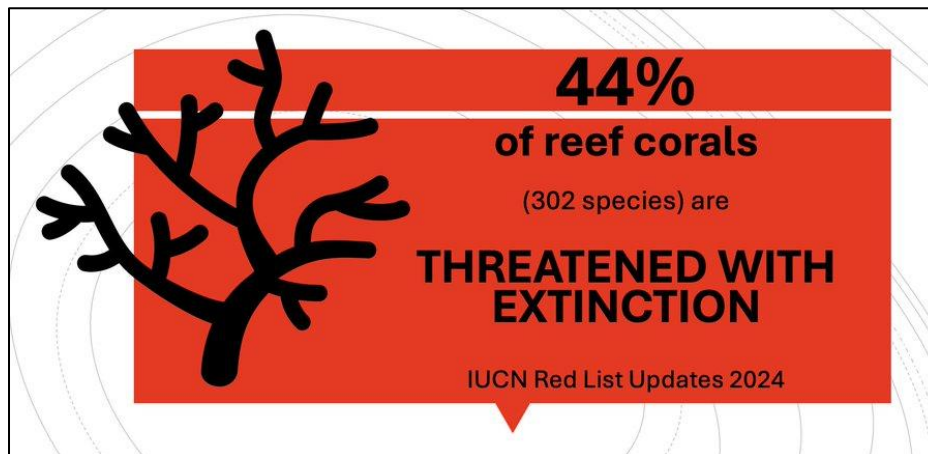

ENVIRONMENT

Extinction of Coral Species

- ❖ The latest global assessment by the International Union for Conservation of Nature (IUCN) has revealed a concerning statistic.
- ❖ 44 per cent of reef-building coral species are now at risk of extinction.
- ❖ This number has increased from 33 per cent in 2008 when the IUCN last assessed the situation.
- ❖ The latest findings indicate that 44 per cent of the 892 species of warm-water corals face risks from multiple threats.
- ❖ Among these species, 56 are categorised as vulnerable (15 per cent), 251 as endangered (67 per cent) and 33 as critically endangered (9 per cent).