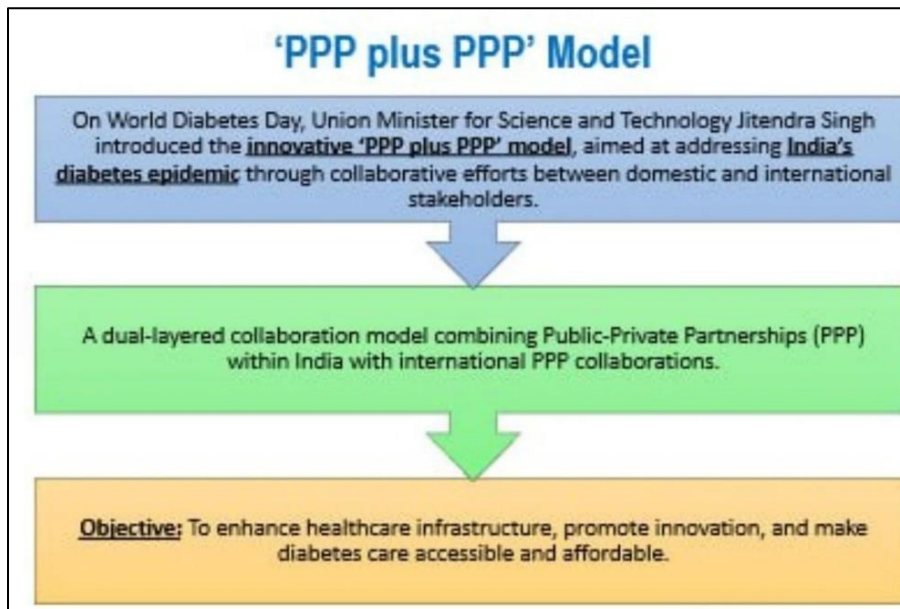

‘PPP plus PPP’ Model

- ❖ The Centre has introduced the ‘PPP plus PPP’ model to unite domestic and international partnerships for scalable diabetes solutions in the country.
- ❖ It is defined as “public-private partnership domestically, collaborating with public-private partnerships internationally.