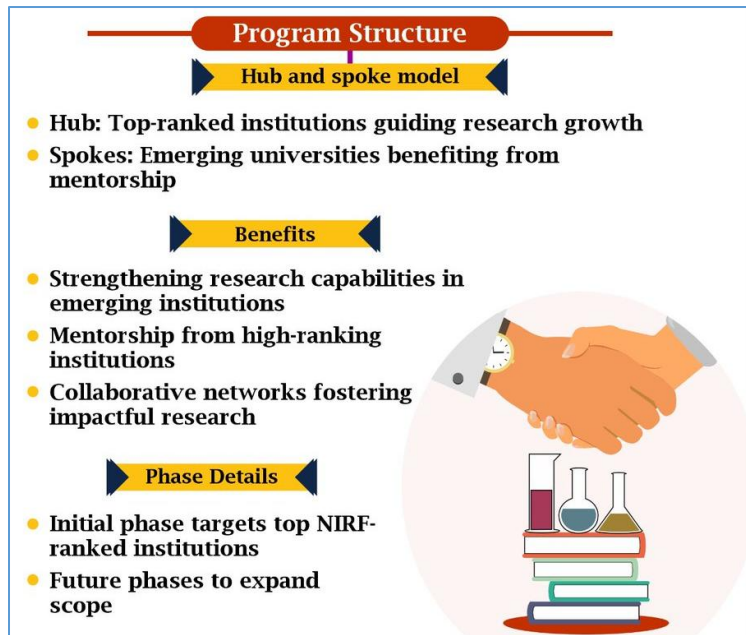

TAMIL NADU

12th century chola Era pillar

- ❖ A 12th-century Chola-era stone pillar with inscription was recently discovered Palur, Cuddalore.

- ❖ It etched in the year 1125 AD and denotes the land donation to the shiva temple by people of the village.
- ❖ It pertains to the 5th year of the reign of vikrama chola.
- ❖ As per the inscription, these donated lands were measured using a chola measurement system known as Pathinalu adikol.

NATIONAL

ANRF's PAIR program

- ❖ The Union Government-led Anusandhan National Research Foundation (ANRF) has launched the Partnerships for Accelerated Innovation and Research (PAIR) program.
- ❖ The PAIR programme aims to bring major transformation in Indian Universities.
- ❖ It will cultivate the research excellence in central and state public universities by fostering collaborations with top-tier institutions via a mentorship-driven hub and spoke model.