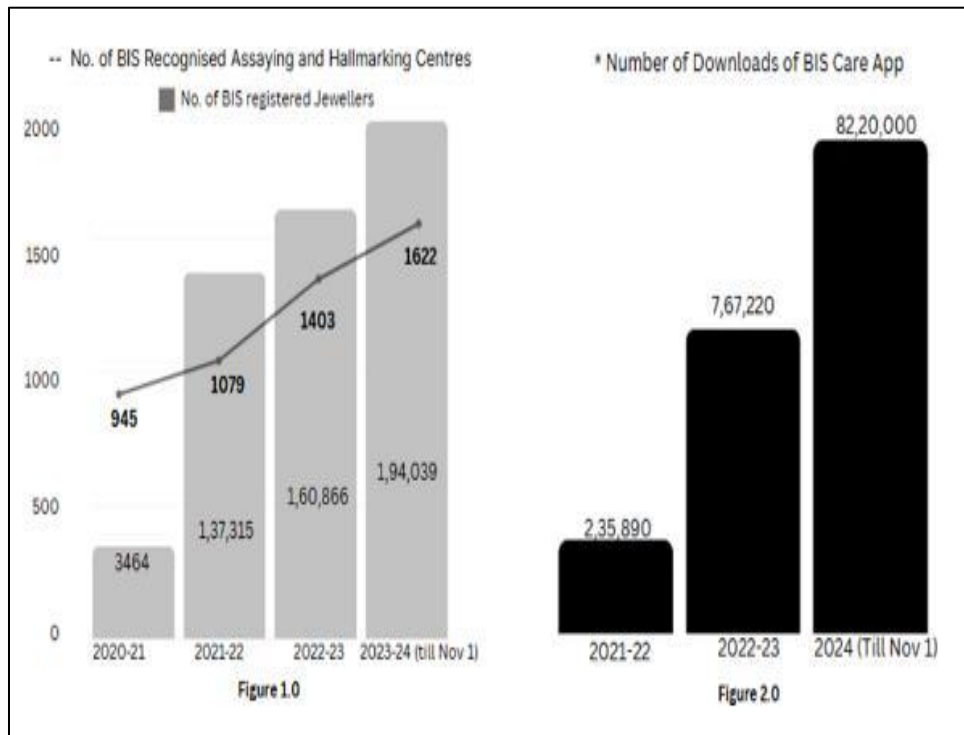

Components of Pinaka Battery

e-Tarang system

- ❖ Armed forces launched the AI-enabled 'e-Tarang System'.

- ❖ It is an innovative solution for the automated planning and management of Defence Spectrum.
- ❖ e-Tarang will streamline the interference-free operational planning for defence equipment in both wartime and peacetime.

4th phase of mandatory hallmarking

- ❖ The Bureau of Indian Standards has kickstarted the fourth phase of mandatory hallmarking of gold jewellery and gold artifacts from November 5.
- ❖ Since the launch of mandatory hallmarking on June 23, 2021, over 40 crore gold jewellery items have been hallmarked with a unique ID.
- ❖ This is ensuring greater trust and transparency for the consumers in the market.