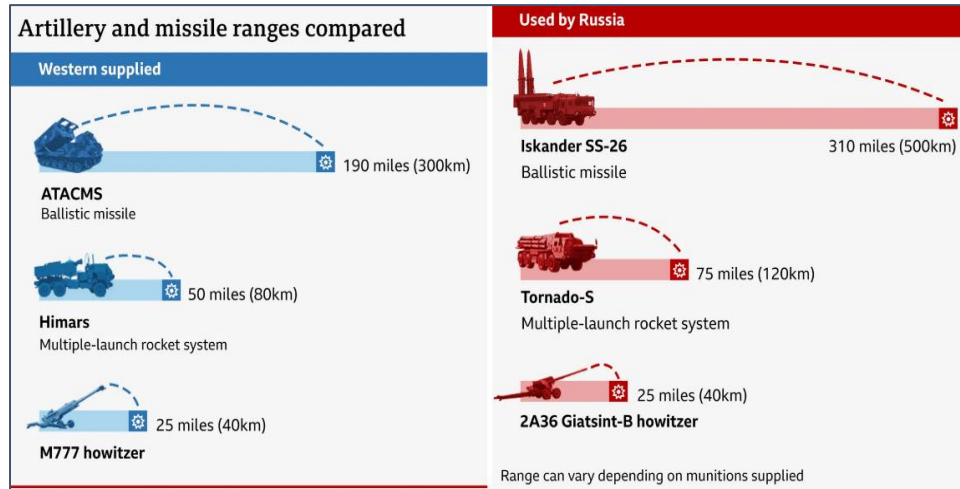

- ❖ It follows a ballistic path into the atmosphere and back down at a high speed and high angle, making them difficult to intercept.