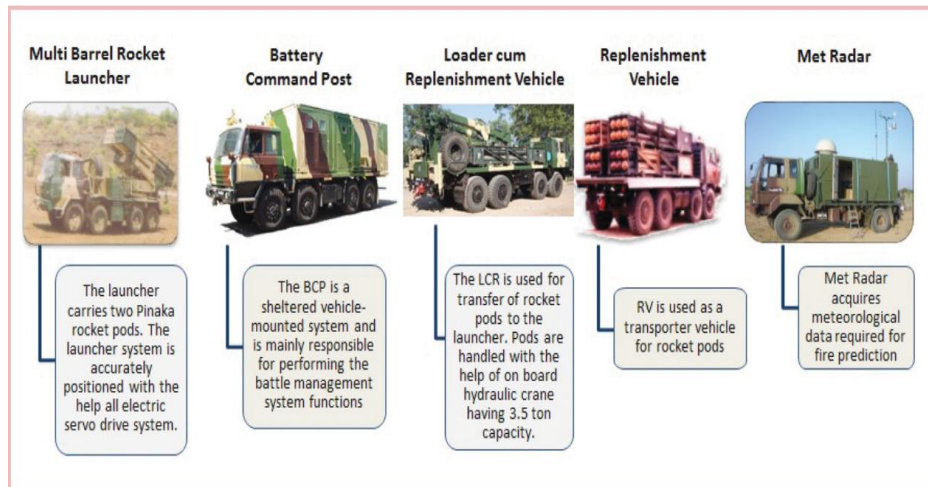

- ❖ The first is Mark I, with a range of 40 kilometers, and the second is Mark II, with a range of 75 kilometers.
- ❖ Eventually, the plan is to take up the range to 120 km and then to 300 km.
- ❖ It can fire all 12 rockets in salvo mode in just 44 seconds, with a rocket launched every 4 seconds.
- ❖ The Pinaka rocket launcher is considered to be equivalent to the US Himer's system.
- ❖ The first order for it was placed by Armenia.
- ❖ Now France has also shown interest in this rocket system.

Components of Pinaka Battery