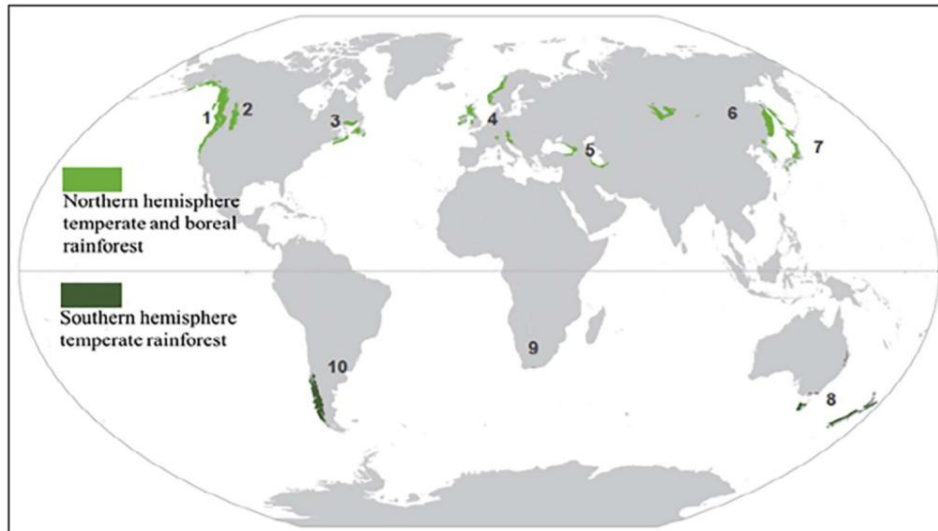

- ❖ About two-thirds of such forests would be lost under this scenario by 2100.
- ❖ Temperate rainforests are rare ecosystems found only in wet and cool regions.
- ❖ They are spread over less than one per cent of the planet's terrestrial surface and account for about 2.5 per cent global forest cover.
- ❖ The countries with the largest temperate rainforest climate biome are Canada, the US, Chile, Japan, Australia, New Zealand and the UK.